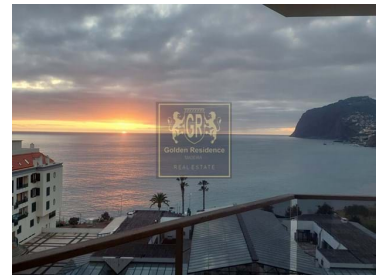

São Martinho - Apartment

1 Bedrooms
1 Bathrooms
80 Area (m²)
80 Land Area (m²)
Garage

385 000 €
(EUR €)

Apartment T1 in Lido, Funchal

1 Bedroom Apartment – A Unique Opportunity in the Prestigious "Centromar"

We present you a truly exclusive apartment, located in one of the most emblematic buildings in Funchal, the prestigious "Centromar".

This property is a true "Barn Find", a rarity in the real estate market. It is a brand new apartment, never inhabited, with all its kitchen equipment to debut, offering you an authentic first-time experience.

With a large and versatile living room, this 1 bedroom apartment can easily be converted into a 2 bedroom apartment or adapted to include an office, according to your needs.

João Marrafa

+351914770141 ² · +351291764129 ¹

joamarrafa@goldenresidence.pt

T +351 291 764 129 ¹ · T +351 914 770 141 ² · E info@goldenresidence.pt

Estrada Monumetal, 190F
AMI 9413

¹ (Call to national fixed network) | ² (Call to national mobile network)