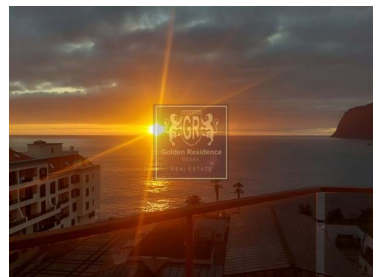

São Martinho - Apartment

1 Bedrooms
1 Bathrooms
80 Area (m²)
80 Land Area (m²)
Garage

385 000 €
(EUR €)

Apartment T1 in Lido, Funchal

1 Bedroom Apartment – A Unique Opportunity in the Prestigious "Centromar"

We present you a truly exclusive apartment, located in one of the most emblematic buildings in Funchal, the prestigious "Centromar".

This property is a true "Barn Find", a rarity in the real estate market. It is a brand new apartment, never inhabited, with all its kitchen equipment to debut, offering you an authentic first-time experience.

With a large and versatile living room, this 1 bedroom apartment can easily be converted into a 2 bedroom apartment or adapted to include an office, according to your needs.

João Marrafa

+351914770141 ² · +351291764129 ¹

joamarrafa@goldenresidence.pt

T +351 291 764 129 ¹ · T +351 914 770 141 ² · E info@goldenresidence.pt

Estrada Monumetal, 190F
AMI 9413

¹ (Call to national fixed network) | ² (Call to national mobile network)