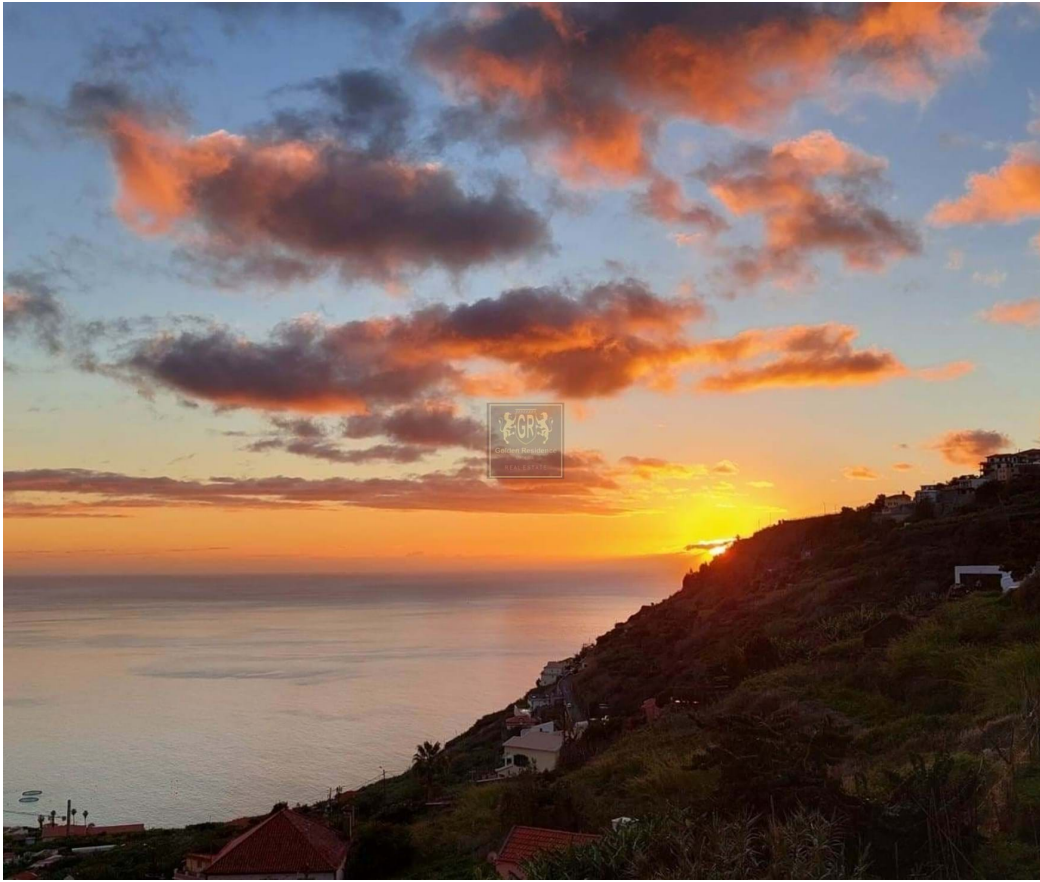

Arco da Calheta - Land

 1100

Land Area (m²)

150 000 €

(EUR €)

Land located in Arco da Calheta

Land located in the beautiful area of Calheta, offering an amazing panoramic view of the mountains and the sea.

It has capacity to build Villas and has a total area of 1100m².

It is also close to various amenities such as coffee shops and restaurants of excellence, pharmacy, supermarket, etc. It is only 30 minutes from the center of Funchal and only 7 minutes from the golden sand beach of Calheta and the Marina of Calheta where you can find everything you need.