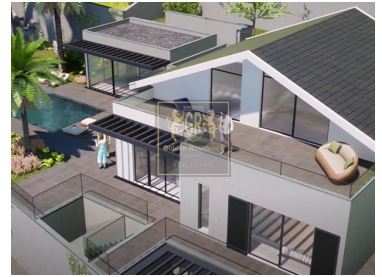

Paul do Mar - Villa

 4	 4	 320	 869			1 195 000 €
Bedrooms	Bathrooms	Area (m ²)	Land Area (m ²)	Garage	Swimming Pool	(EUR €)

Villa T4 in Paul do Mar, Calheta

If you're in search of a dream home that combines modern style, stunning views, and all the comforts of home, look no further than this charming modern villa currently under construction. Located in Paul do Mar in a beautiful and calm area with excellent views of the sea, this villa offers sun exposure throughout the day, making it the perfect place to relax and soak up the sun. All amenities are just a short distance away, you'll have everything you need at your fingertips. Whether you're looking for great restaurants, groceries, or entertainment options, this villa is perfectly situated to offer easy access to it all.

This villa also features a salt water pool, a beautiful garden, and a barbecue area, making it the perfect place to entertain guests or spend time with family.

Inside, the villa boasts modern and stylish design elements that are sure to impress. There are 4

460

Reference

Scan the QR code to view the property

bedrooms and 4 bathrooms in total, plenty of room for you and your family to spread out and enjoy all the comforts of home.

Overall, this charming modern villa is the perfect choice for anyone looking for a beautiful new home that offers the perfect combination of modern luxury, stunning views, and convenient location.