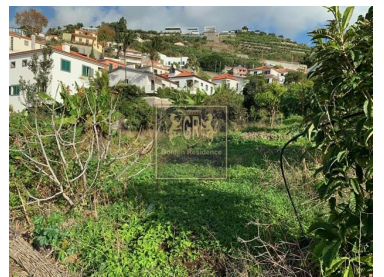

São Martinho - Land

 1150

Land Area (m²)

650 000 €

(EUR €)

Land in São Martinho

Excellent land located in São Martinho, overlooking the sea and the famous Formosa beach and offering excellent sun exposure throughout the day.