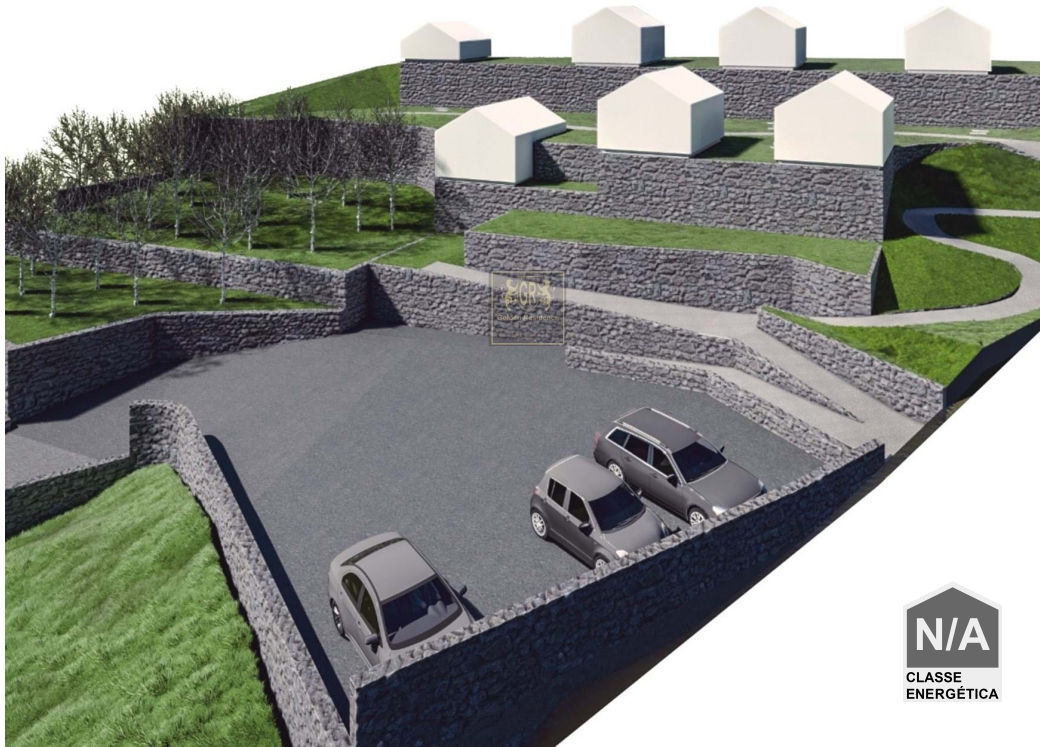

São Vicente - Land

Area (m²)

Land Area (m²)

180 000 €
(EUR €)

Land in São Vicente

Excellent land with project approved for 7 units agrotourism. Perfect for rural accommodation. It is located in a very calm area, surrounded by beautiful green spaces.