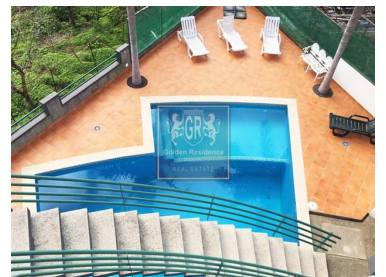

Monte - Villa

7
Bedrooms

6
Bathrooms

357
Area (m²)

578
Land Area (m²)

Swimming Pool

750 000 €
(EUR €)

T7 Villa in Monte

Excellent traditional style Villa located in Monte, offering you an amazing panoramic view to the city area, the harbor and the sea. Only 15 minutes from the center of Funchal.

Entering the house, you'll find a large living room area with a beautiful fireplace and a dining area next to it. It has excellent natural daylight.

The kitchen is found on that same level and has a door which leads you to the outside area above the pool. You can also find a bedroom and a bathroom and a storage room.

Going up through the stairs you'll find the bedrooms. There are 3 bedrooms in that level, the three of them in a very good size. One of them also has a private bathroom and a good size balcony with amazing views and perfect sun exposure.

In the last level of the house you can find another large living room with a dining area, a bar and 3

João Marrafa

+351914770141 ² · +351291764129 ¹

joaomarrafa@goldenresidence.pt

T +351 291 764 129 ¹ · T +351 914 770 141 ² · E info@goldenresidence.pt

Estrada Monumetal, 190F
AMI 9413

¹ (Call to national fixed network) | ² (Call to national mobile network)