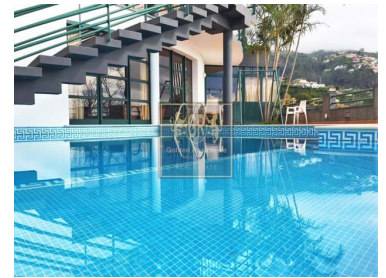

Monte - Villa

7
Bedrooms

6
Bathrooms

357
Area (m²)

578
Land Area (m²)

Swimming Pool

750 000 €
(EUR €)

T7 Villa in Monte

Excellent traditional style Villa located in Monte, offering you an amazing panoramic view to the city area, the harbor and the sea. Only 15 minutes from the center of Funchal.

Entering the house, you'll find a large living room area with a beautiful fireplace and a dining area next to it. It has excellent natural daylight.

The kitchen is found on that same level and has a door which leads you to the outside area above the pool. You can also find a bedroom and a bathroom and a storage room.

Going up through the stairs you'll find the bedrooms. There are 3 bedrooms in that level, the three of them in a very good size. One of them also has a private bathroom and a good size balcony with amazing views and perfect sun exposure.

In the last level of the house you can find another large living room with a dining area, a bar and 3

João Marrafa

+351914770141 ² · +351291764129 ¹

joaomarrafa@goldenresidence.pt

T +351 291 764 129 ¹ · T +351 914 770 141 ² · E info@goldenresidence.pt

Estrada Monumetal, 190F
AMI 9413

¹ (Call to national fixed network) | ² (Call to national mobile network)