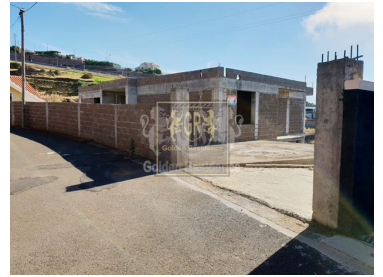

Calheta - Land

1100

Area (m²)

1100

Land Area (m²)

158 000 €

(EUR €)

Land for construction in Calheta

Excellent land with house for construction located in Calheta, near the zone of Jardim do Mar. This calm zone is very famous because of the perfect sun exposure that it has all day and the amazing beaches that the zone offers.

The land has a total area of 1500m² with the house in it. It has an amazing panoramic view to the sea and to the mountains.

The house is made of good quality materials and already has the construction for a pool.

It is an excellent investment and once it is finished it is a peace of paradise.

João Marrafa

+351914770141 ² · +351291764129 ¹

joaomarrafa@goldenresidence.pt

T +351 291 764 129 ¹ · T +351 914 770 141 ² · E info@goldenresidence.pt

Estrada Monumetal, 190F
AMI 9413

¹ (Call to national fixed network) | ² (Call to national mobile network)